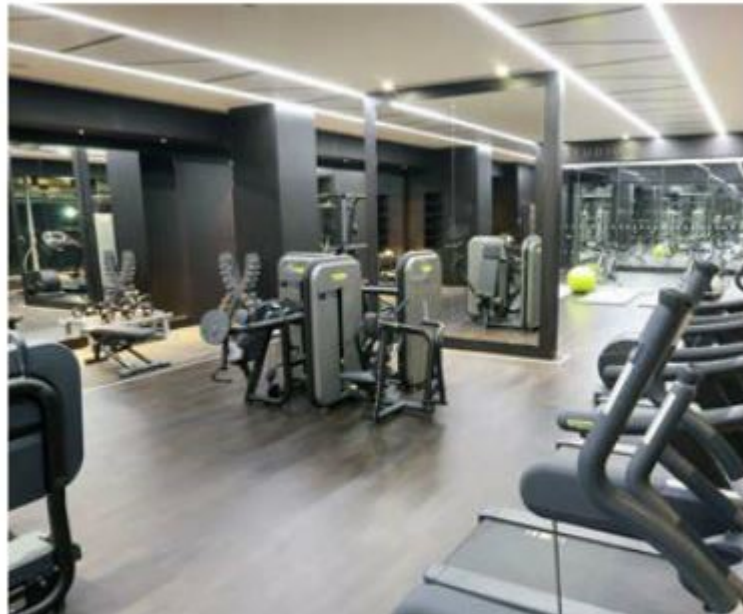

Clairoux

This project began when a couple decided to sell their primary residence in the city to purchase a cottage.

motive8

motive8 is a market leader in the design and installation of bespoke wellbeing and fitness solutions including gym & pool design and fit out, facility management and gym & pool maintenance. We also deliver fitness services to residents, employees and individuals as well as children in local schools and colleges.